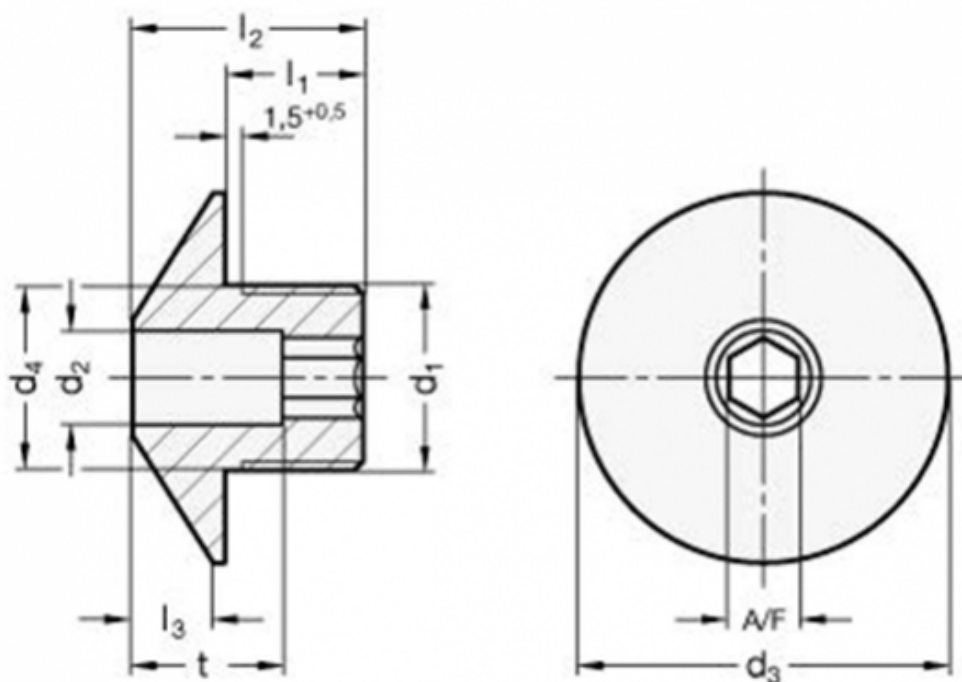

Data Sheet

Article number: 204123M1215B62

Description: E+G Positioning bushing GN 412.3-M12x1.5B6.2

Measures

A/F = 4

d1 = M12x1.5

d2 = 6.2

d3 = 24

d4 = 12

l1 = 10

l2 = 16

l3 = 5

t = 11

Weight in (g) = 20